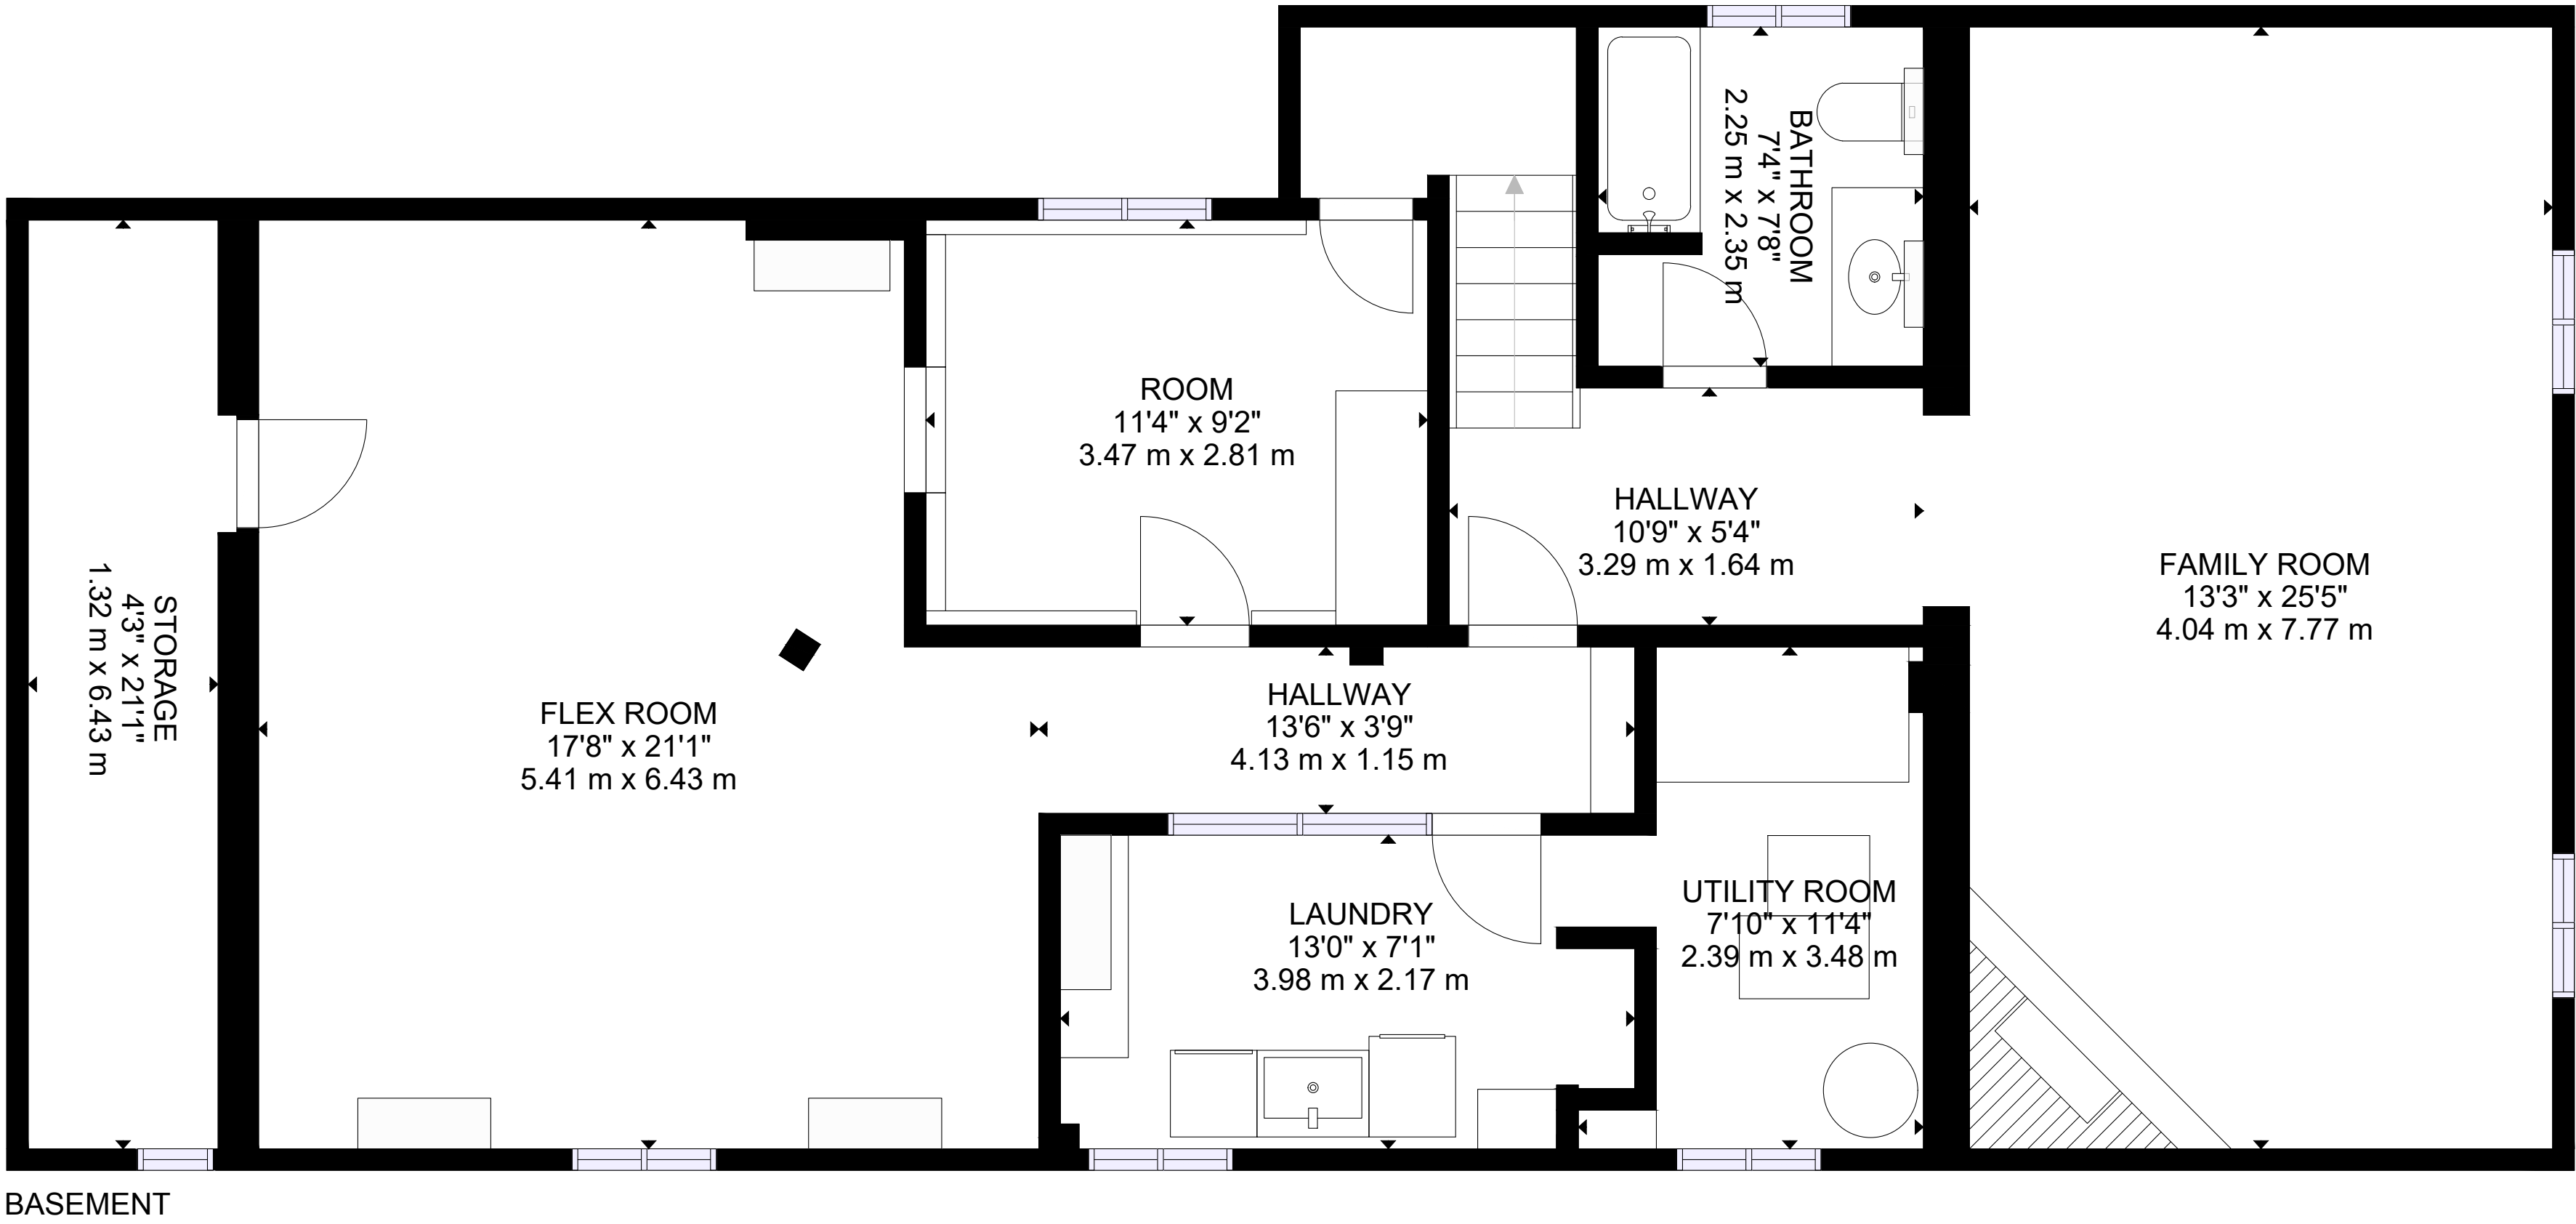

411 Chantenay Dr, Mississauga, ON L5A 1E7

GROSS INTERNAL AREA  
 BASEMENT: 1336 sq.ft, 124 m<sup>2</sup>, MAIN FLOOR: 1304 sq.ft,  
 121 m<sup>2</sup> TOTAL: 2640 sq.ft, 245 m<sup>2</sup>

SIZES AND DIMENSIONS ARE APPROXIMATE, ACTUAL MAY VARY.