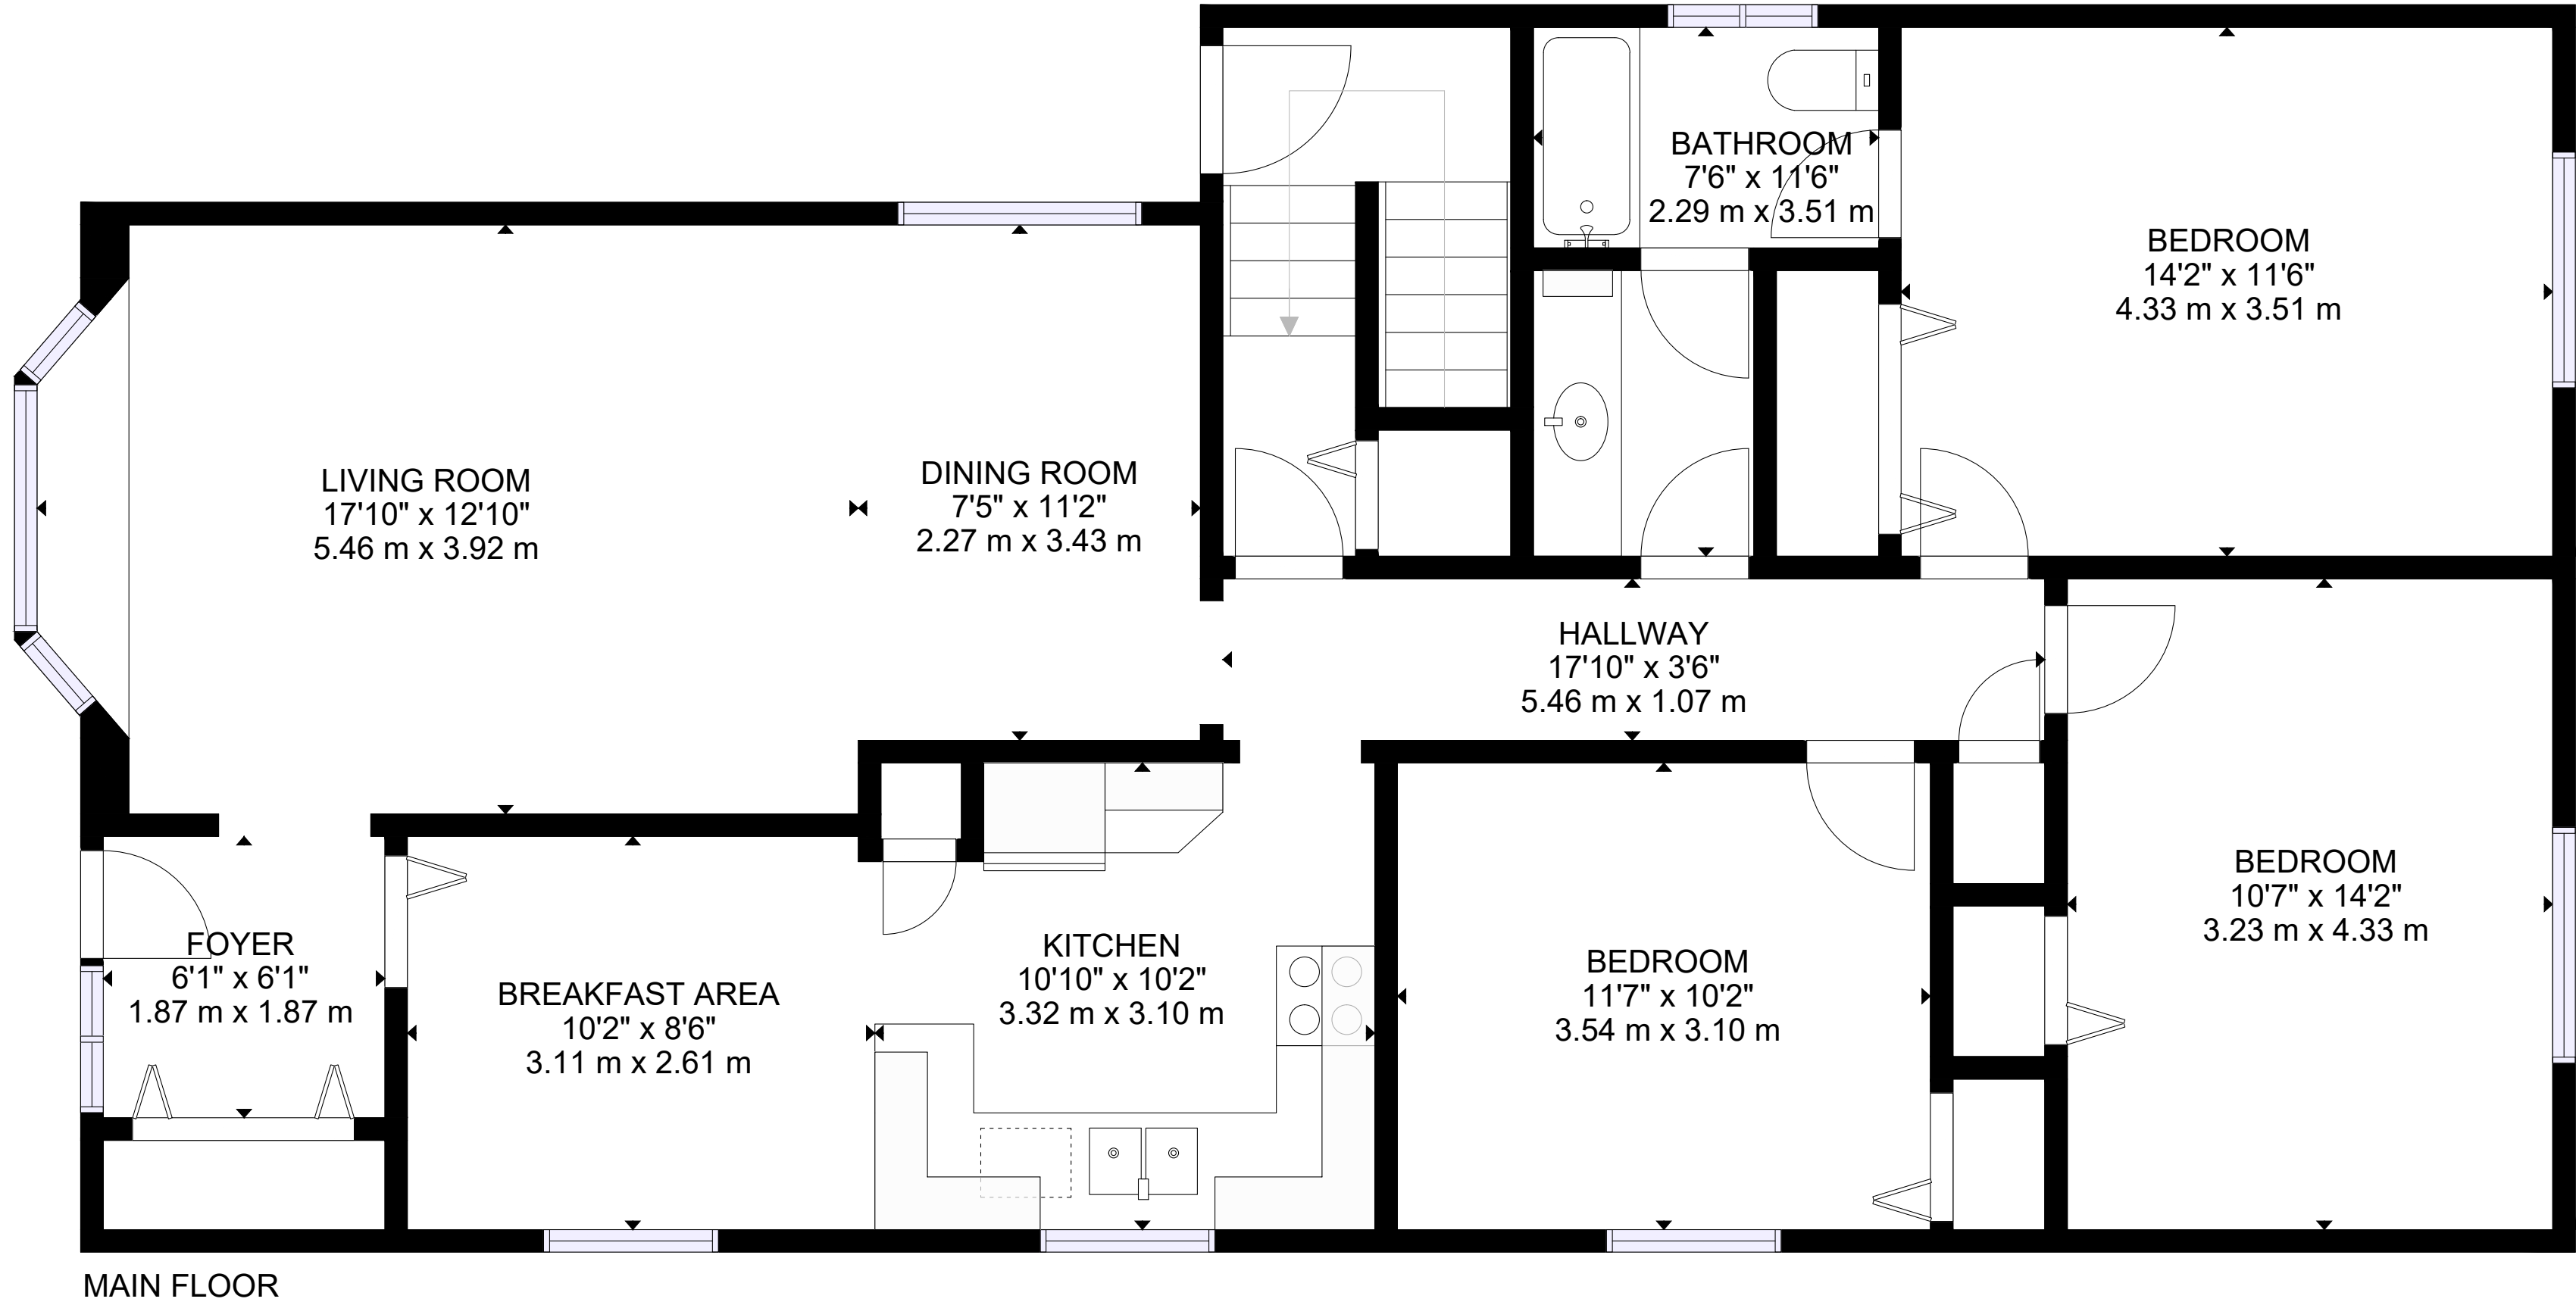

411 Chantenay Dr, Mississauga, ON L5A 1E7

GROSS INTERNAL AREA  
 BASEMENT: 1336 sq.ft, 124 m<sup>2</sup>, MAIN FLOOR: 1304 sq.ft,  
 121 m<sup>2</sup> TOTAL: 2640 sq.ft, 245 m<sup>2</sup>

SIZES AND DIMENSIONS ARE APPROXIMATE, ACTUAL MAY VARY.