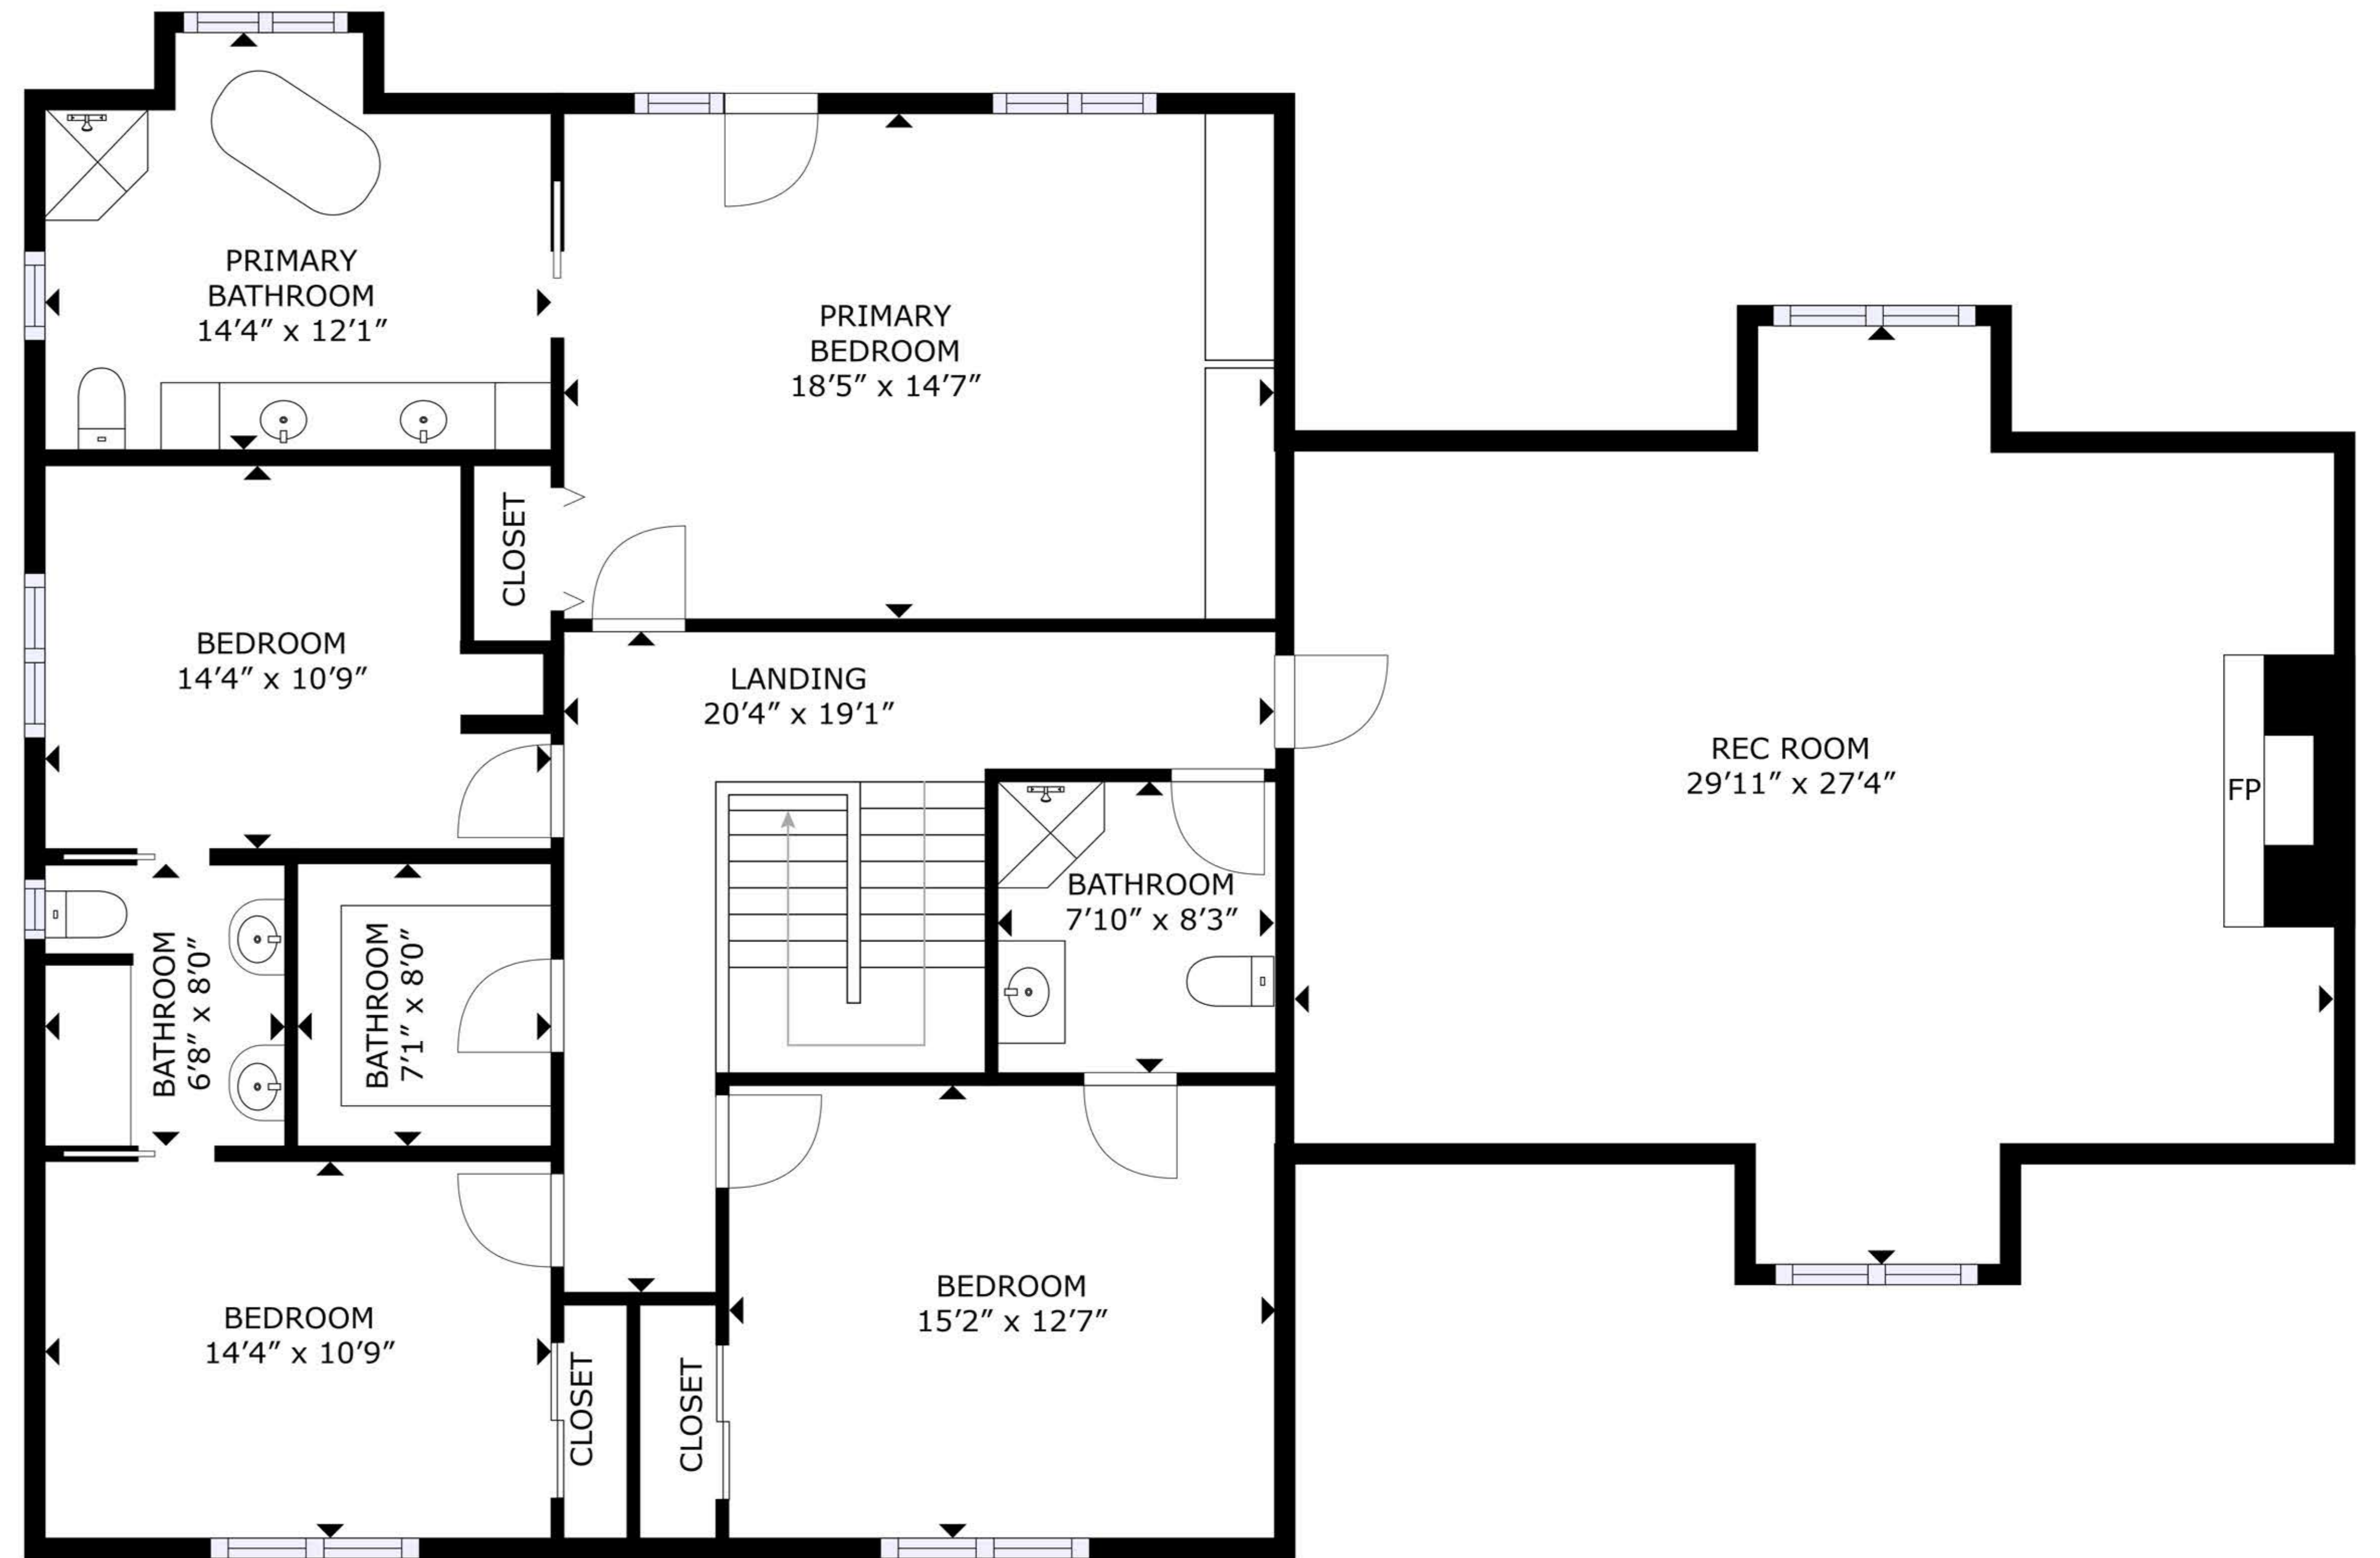

FLOOR 1

FLOOR 2

GROSS INTERNAL AREA
 FLOOR 1: 1,526 sq. ft , FLOOR 2: 1,980 sq. ft
 TOTAL: 3,506 sq. ft
 SIZES AND DIMENSIONS ARE APPROXIMATE, ACTUAL MAY VARY.