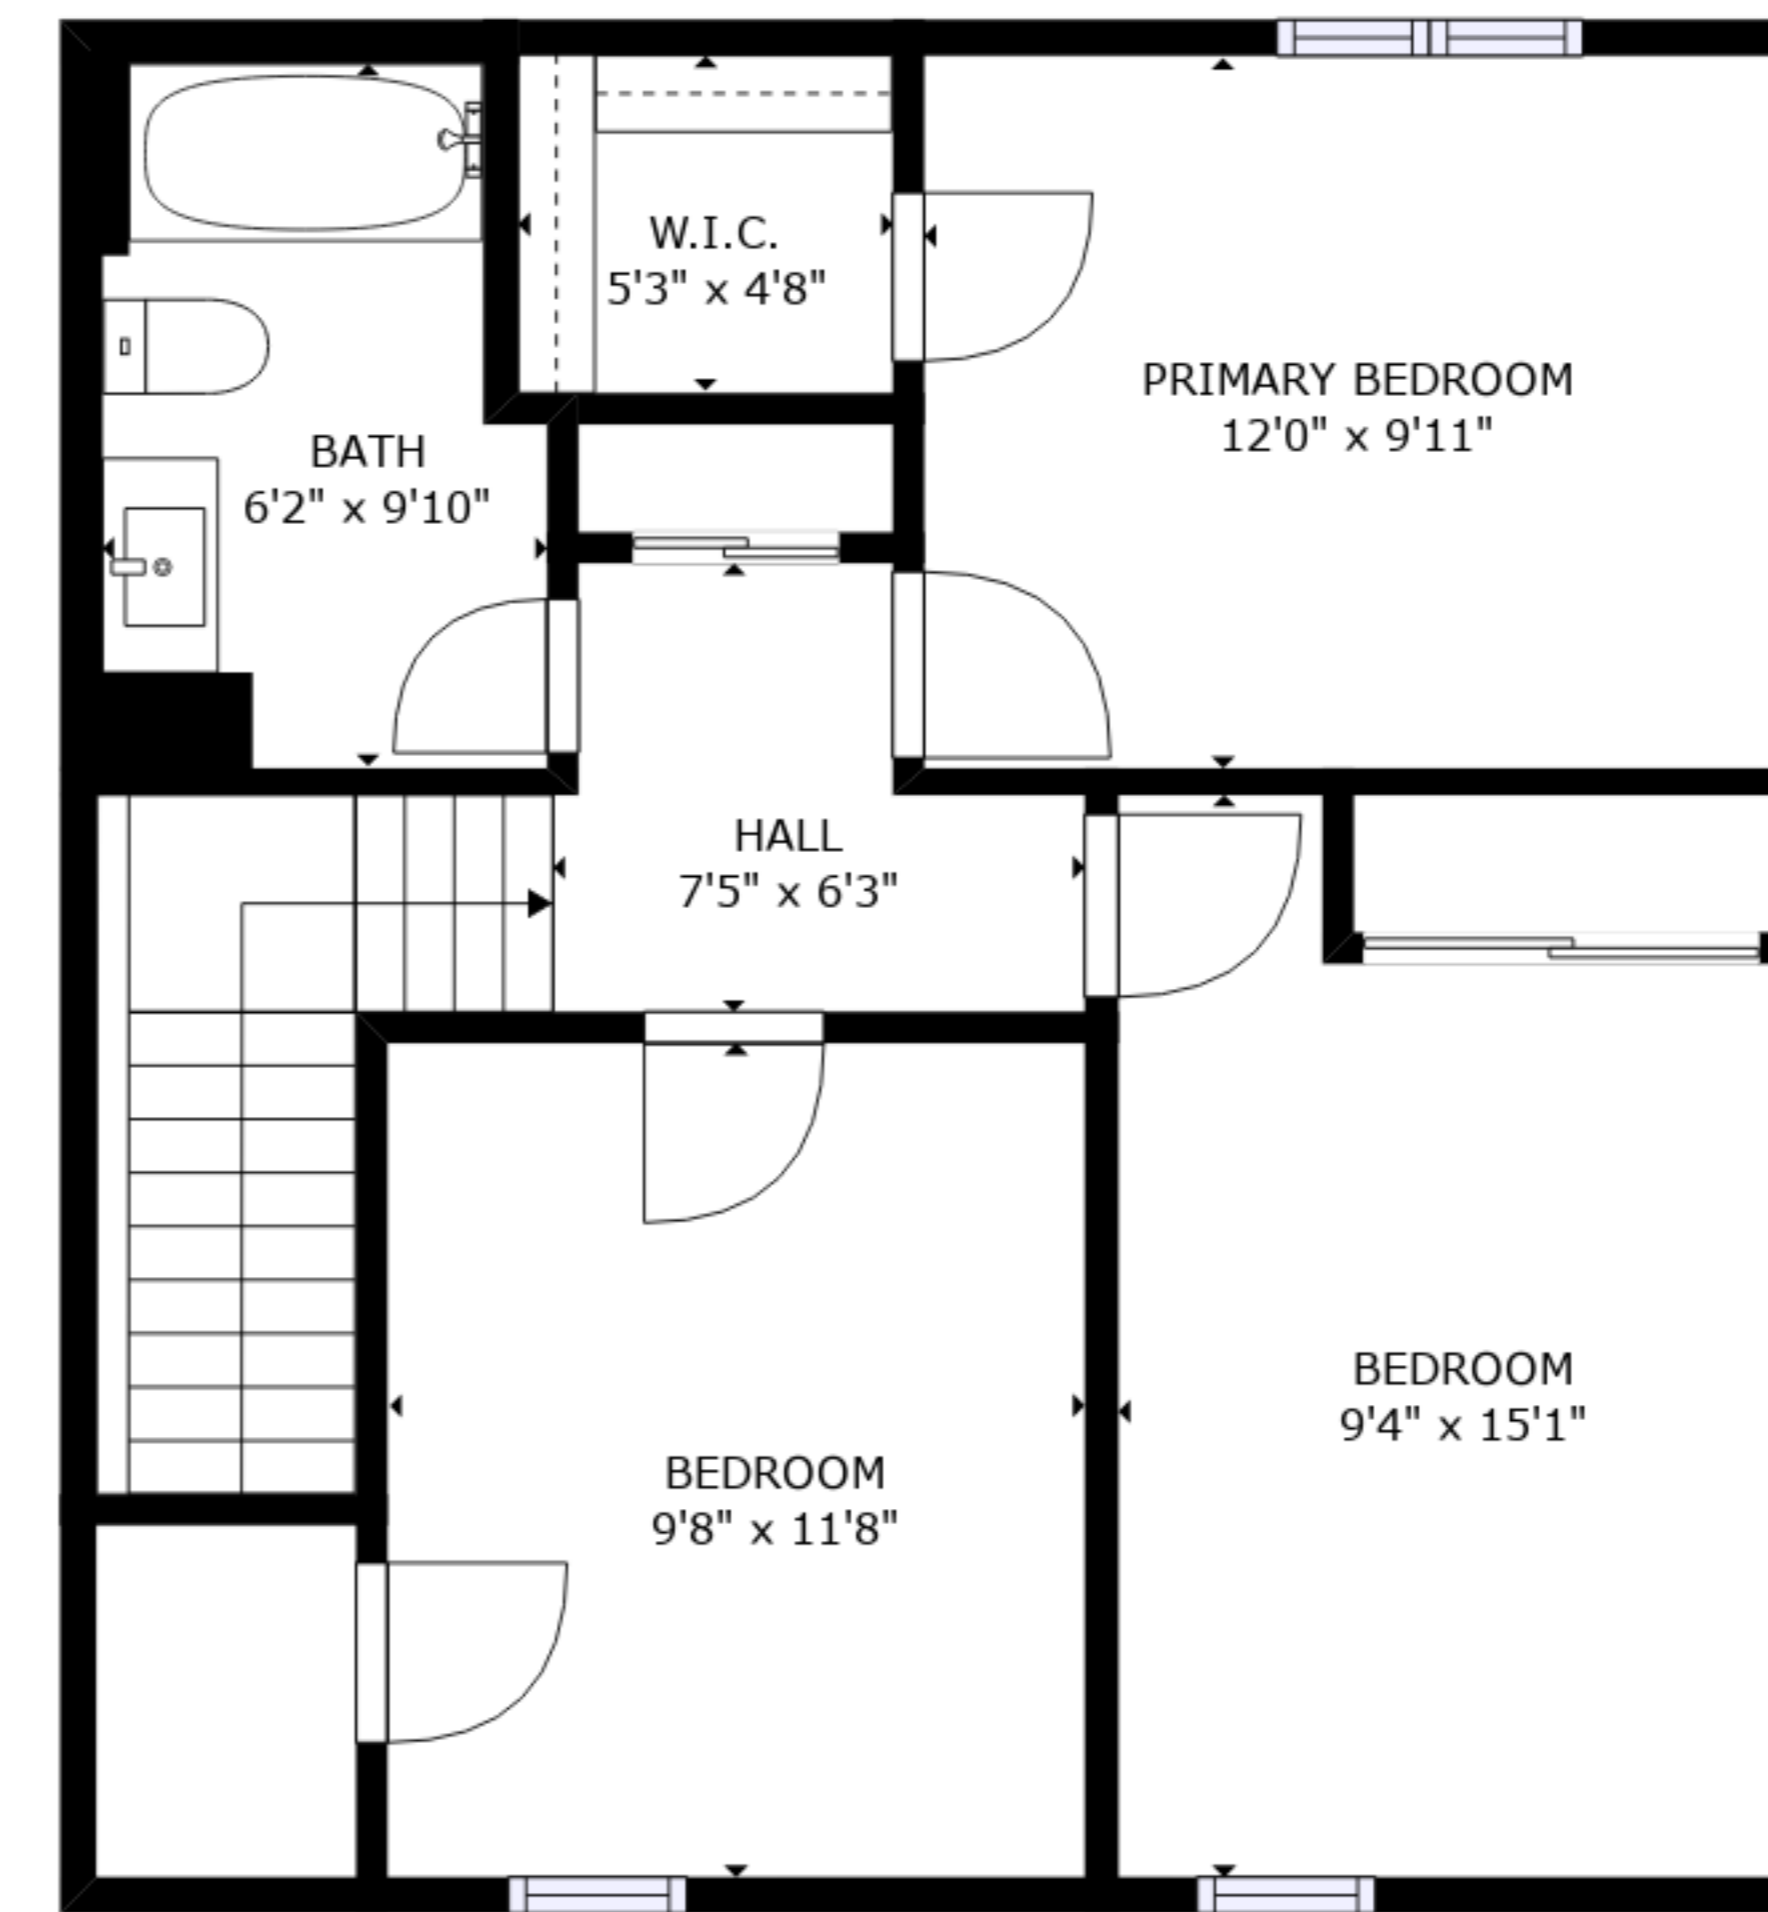

FLOOR 2

FLOOR 3

FLOOR 1

GROSS INTERNAL AREA
 FLOOR 1: 539 sq. ft, FLOOR 2: 563 sq. ft
 FLOOR 3: 599 sq. ft
 TOTAL: 1700 sq. ft

SIZES AND DIMENSIONS ARE APPROXIMATE, ACTUAL MAY VARY.