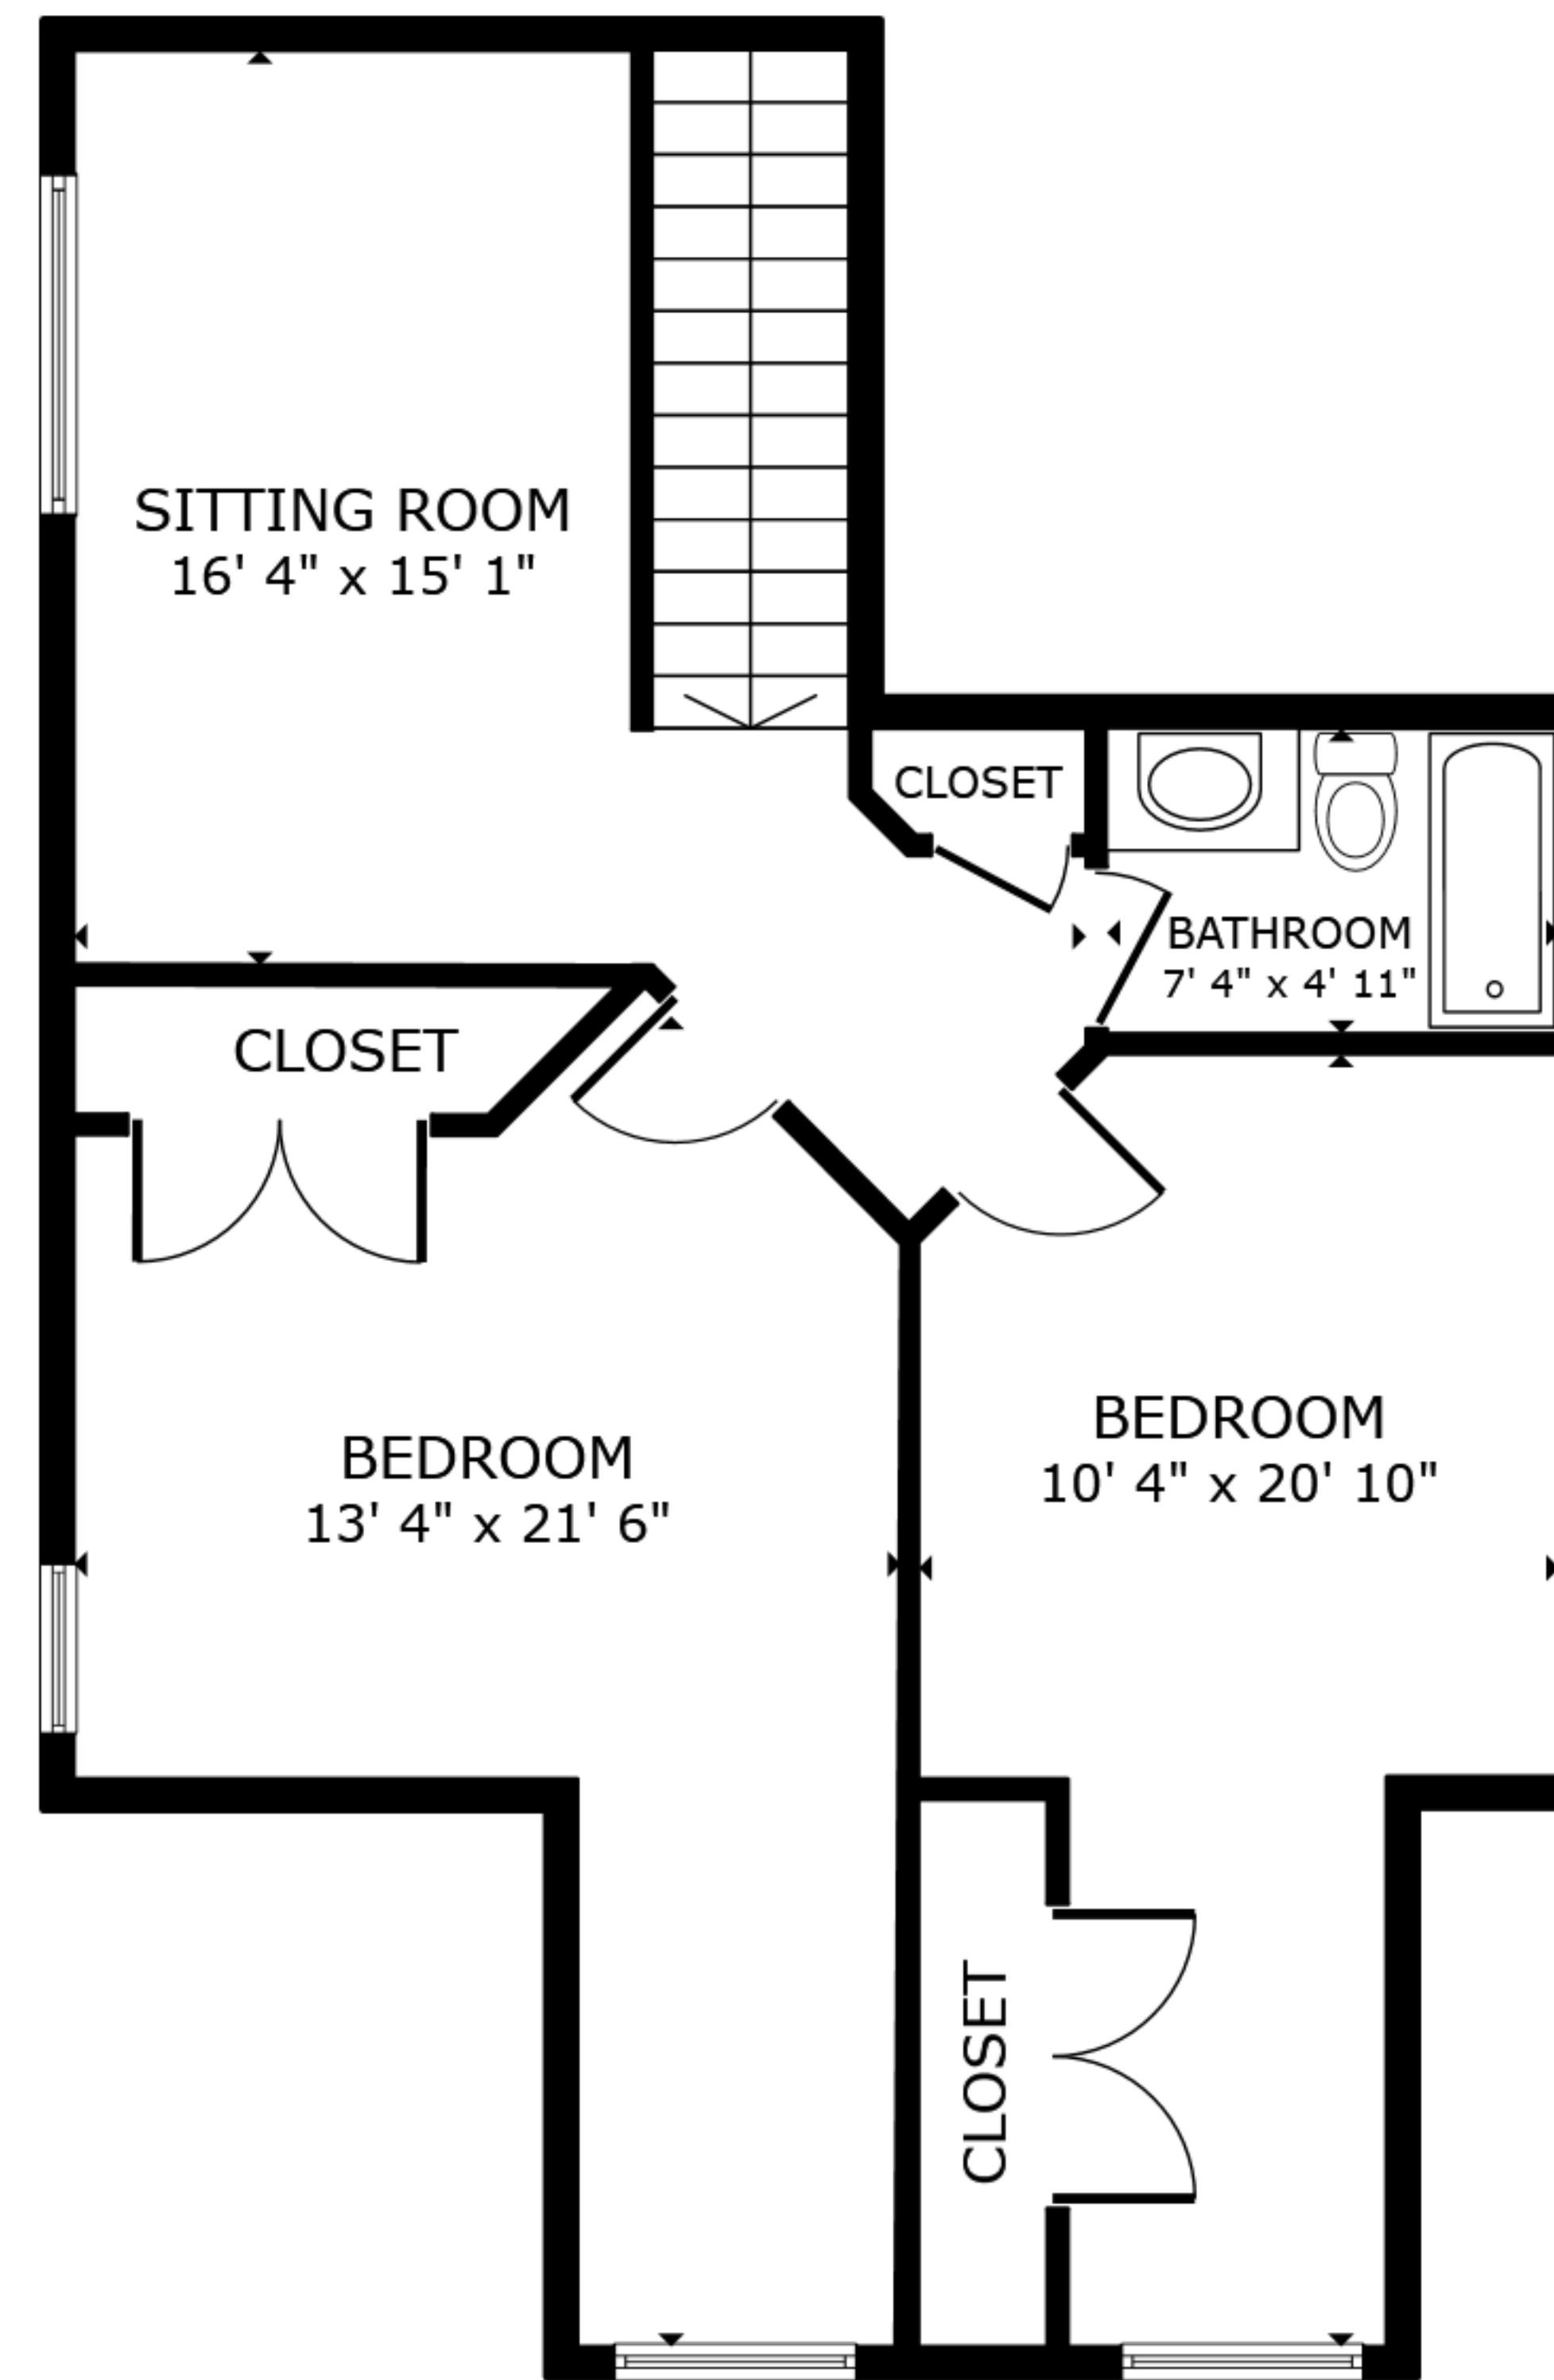

FLOOR 1

FLOOR 2

GROSS INTERNAL AREA
 FLOOR 1 957 sq.ft. FLOOR 2 664 sq.ft.
 TOTAL : 1,621 sq.ft.

SIZES AND DIMENSIONS ARE APPROXIMATE, ACTUAL MAY VARY.